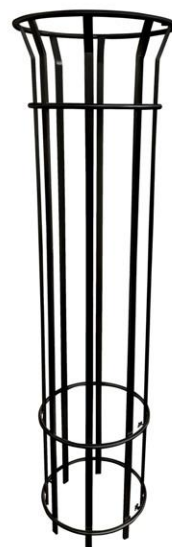

Bennelong Tree Guard

EM460-1000

EMERDYN

02 9534 1314

sales@emerdyn.com.au

| Code | Height | Pales |
|------------|--------|-------|
| EM460-1000 | 1000mm | 4 |
| EM460-1800 | 1800mm | 4 |
| EM461-1000 | 1000mm | 6 |
| EM461-1800 | 1800mm | 6 |
| EM462-1000 | 1000mm | 8 |
| EM462-1800 | 1800mm | 8 |

Standard Specifications:

- Height: 1000mm
- Pales: 4
- Diameter: 425mm (outside)
- Frame: stainless steel flat and tube
- Fixture: inground, sub-surface, surface

Options:

- Height: 1800mm, custom
- Pales: 6, 8
- Diameter: custom
- Frame: galvanised steel
- Finish: powder coated

Options available:

EM460-1800
stainless Steel

EM460-1800
powder coated
option

EM462-1800
stainless steel

EM462-1800
powder coated
option

EM462-1000
stainless steel

EM462-1000
powder coated
option