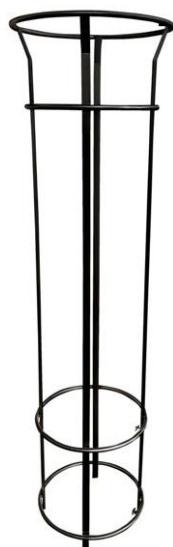

Bennelong Tree Guard

EM460-1000

EMERDYN

02 9534 1314

sales@emerdyn.com.au

| Code | Height | Pales |
|------------|--------|-------|
| EM460-1000 | 1000mm | 4 |
| EM460-1800 | 1800mm | 4 |
| EM461-1000 | 1000mm | 6 |
| EM461-1800 | 1800mm | 6 |
| EM462-1000 | 1000mm | 8 |
| EM462-1800 | 1800mm | 8 |

Standard Specifications:

- Height: 1000mm
- Pales: 4
- Diameter: 425mm (outside)
- Frame: stainless steel flat and tube
- Fixture: inground, sub-surface, surface

Options:

- Height: 1800mm, custom
- Pales: 6, 8
- Diameter: custom
- Frame: galvanised steel
- Finish: powder coated

Options available:

EM460-1800
stainless Steel

EM460-1800
powder coated
option

EM462-1800
stainless steel

EM462-1800
powder coated
option

EM462-1000
stainless steel

EM462-1000
powder coated
option